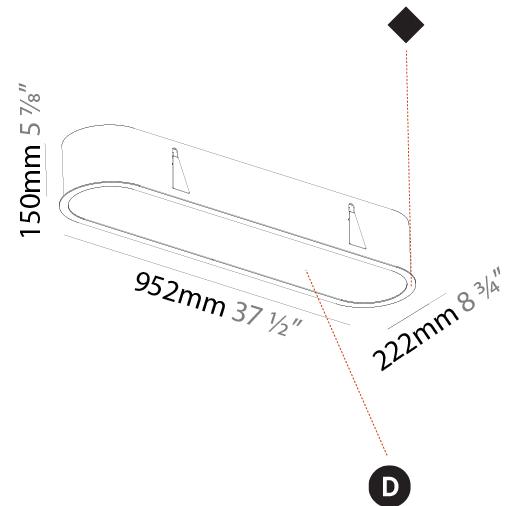

GENERAL

Series: Smoothy
Subseries: Smoothline
Brand: Prolicht
Division: Architectural
Mounting Type: Recessed
Mounting Location: Ceiling
Subcategory: Ambient

PHYSICAL

Shape: Oval
Length (mm): 952
Length (in): 37 1/2
Width (mm): 222
Width (in): 8 3/4
Depth (mm): 150
Depth (in): 5 7/8
Ceiling Thickness (mm): 10 / 12.5 / 15 / 25
Ceiling Thickness (in): 3/8 or 1/2 or 9/16 or 1
Min. Recessing Depth (mm): 160
Min. Recessing Depth (in): 6 5/16
Light Distribution: Direct
Weight (kg): 5.93
Weight (lbs): 13.05
Diffuser: PMMA - Opal or Micro-Prism
Fixture Finish: SSR / BKV / CWI / CRY / HAB / UFT / ITA / RUA / FTG / MYG / LOD / PUS / FRO / FUP / KIA / POP / BLS / SPG / MEY / GOH / GUM / CHC / COM / ABZ / JAG / OBR / MOS / ROR
Fixture Material: Extruded Aluminum / Steel
Cut-out Measurements: 935mm / 36 13/16" x 205mm / 8 1/16"

ELECTRICAL

Lamp Type: LED (Zhaga Standard)
Input Wattage (W): 31.9
Total Output Wattage (W): 27
Dimming: Tri-Mode (Non-Dimming and Phase Dimming (120Vac only) and 0-10V Dimming)
Driver Included: Yes
Driver Location: Integrated
Driver Type: Constant Current - Universal
Driver Class: Class 2
Input Voltage (V): 120 - 277
Constant Current (MA): 500

LED

Color Temperature (°K): 3000 / 3500 / 4000
Max. Delivered Lumen (lm): 2140 / 2303 / 2350
CRI: >80 CRI
Lamp Life (hrs): 50000

OPTICAL

RATINGS AND CERTIFICATIONS

Certified By: Certified for North American Standards
IP rating: IP20

PROJECT
TYPE
SPECIFIER
QUANTITY
DATE

935mm x 205mm
36 13/16" x 8 1/16"

10 - 25mm
3/8" - 1"

160mm
6 5/16"