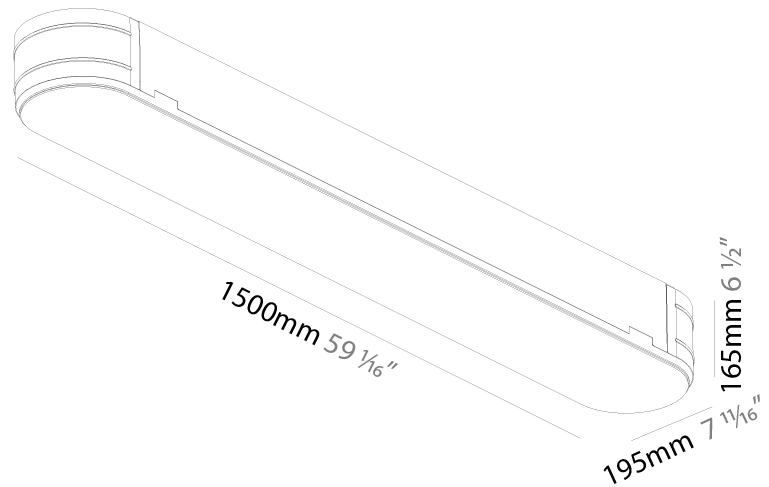

GENERAL

Series: Smoothy
Subseries: Smoothline
Brand: Prolicht
Division: Architectural
Mounting Type: Trimless
Mounting Location: Ceiling
Subcategory: Ambient

PHYSICAL

Shape: Oval
Length (mm): 1500
Length (in): 59 1/16
Width (mm): 195
Width (in): 7 11/16
Depth (mm): 165
Depth (in): 6 1/2
Ceiling Thickness (mm): 10 / 12.5 / 15 / 25 / 30
Ceiling Thickness (in): 3/8 or 1/2 or 9/16 or 1 or 1 3/16
Min. Recessing Depth (mm): 180
Min. Recessing Depth (in): 7 1/16
Light Distribution: Direct
Weight (kg): 9.4
Weight (lbs): 20.68
Diffuser: PMMA - Opal
Fixture Material: Extruded Aluminum / Steel
Cut-out Measurements: 1535mm / 60 7/16" x 230mm / 9 1/16"
Upon Request: Unique Sizes Unique Ceiling Thickness Unique Mounting Depth Spot Inserts

ELECTRICAL

Lamp Type: LED (Zhaga Standard)
Input Wattage (W): 52.5
Total Output Wattage (W): 45
Dimming: Tri-Mode (Non-Dimming and Phase Dimming (120Vac only) and 0-10V Dimming)
Driver Included: Yes
Driver Location: Integrated
Driver Type: Constant Current - Universal
Driver Class: Class 2
Input Voltage (V): 120 - 277
Constant Current (MA): 500

LED

Color Temperature (*K): 3000 / 3500 / 4000
Max. Delivered Lumen (lm): 3890 / 4194 / 4280
CRI: >80 CRI
Lamp Life (hrs): 50000
Upon Request: RGB-W Tunable White Special Color Temperature CRI90

OPTICAL

RATINGS AND CERTIFICATIONS

Certified By: Certified for North American Standards
IP rating: IP20

PROJECT
TYPE
SPECIFIER
QUANTITY
DATE

1535mm x 230mm
60 7/16" x 9 1/16"

10 | 12 1/2 | 15 | 25 | 30mm
3/8" | 1/2" | 9/16" | 1" | 1 3/16"